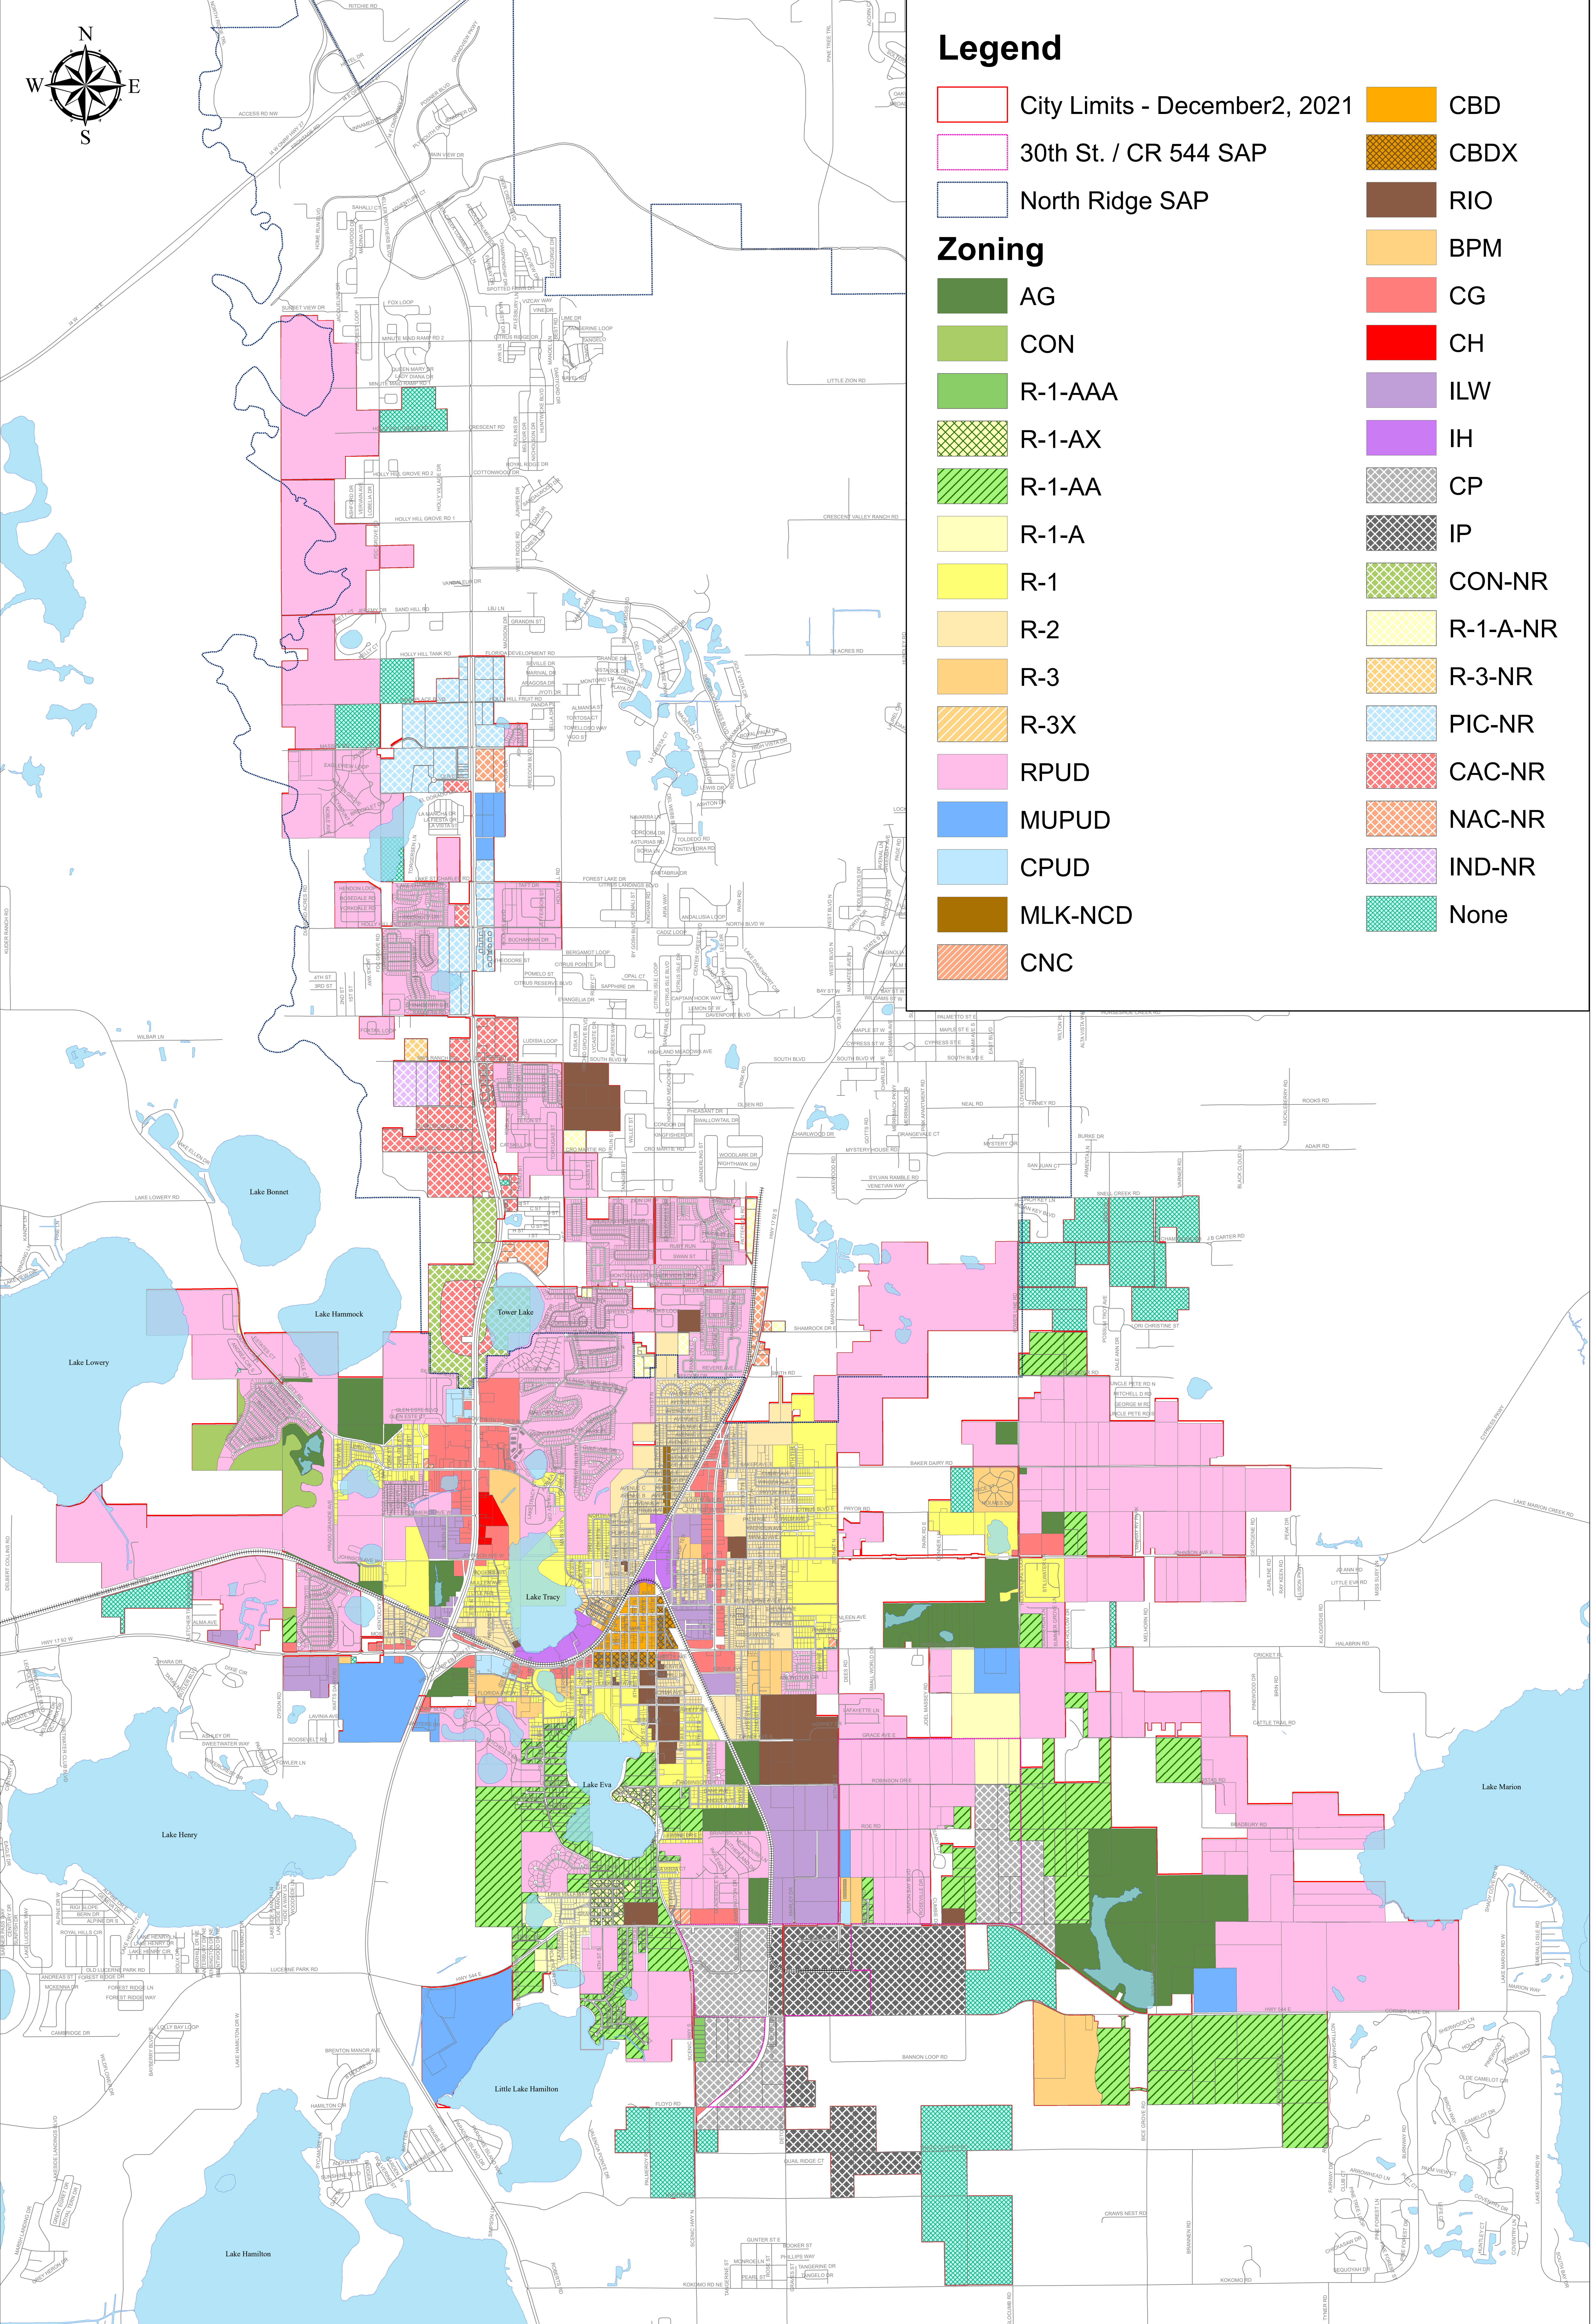

Legend

- City Limits - December 2, 2021
 - 30th St. / CR 544 SAP
 - North Ridge SAP
 - CBD
 - CBDX
 - RIO
 - BPM
 - CG
 - CH
 - ILW
 - IH
 - CP
 - IP
 - CON-NR
 - R-1-A-NR
 - R-3-NR
 - PIC-NR
 - CAC-NR
 - NAC-NR
 - IND-NR
 - None
- ### Zoning
- AG
 - CON
 - R-1-AAA
 - R-1-AX
 - R-1-AA
 - R-1-A
 - R-1
 - R-2
 - R-3
 - R-3X
 - RPUD
 - MUPUD
 - CPUD
 - MLK-NCD
 - CNC

Haines City Zoning Map

Adopted October 21, 2021
Ordinance No. 21-1765

This is to certify that this Official Zoning Map supersedes and replaces the Official Zoning Map adopted December 19, 2019 as part of Ordinance No. 19-1670 of the City of Haines City, Florida