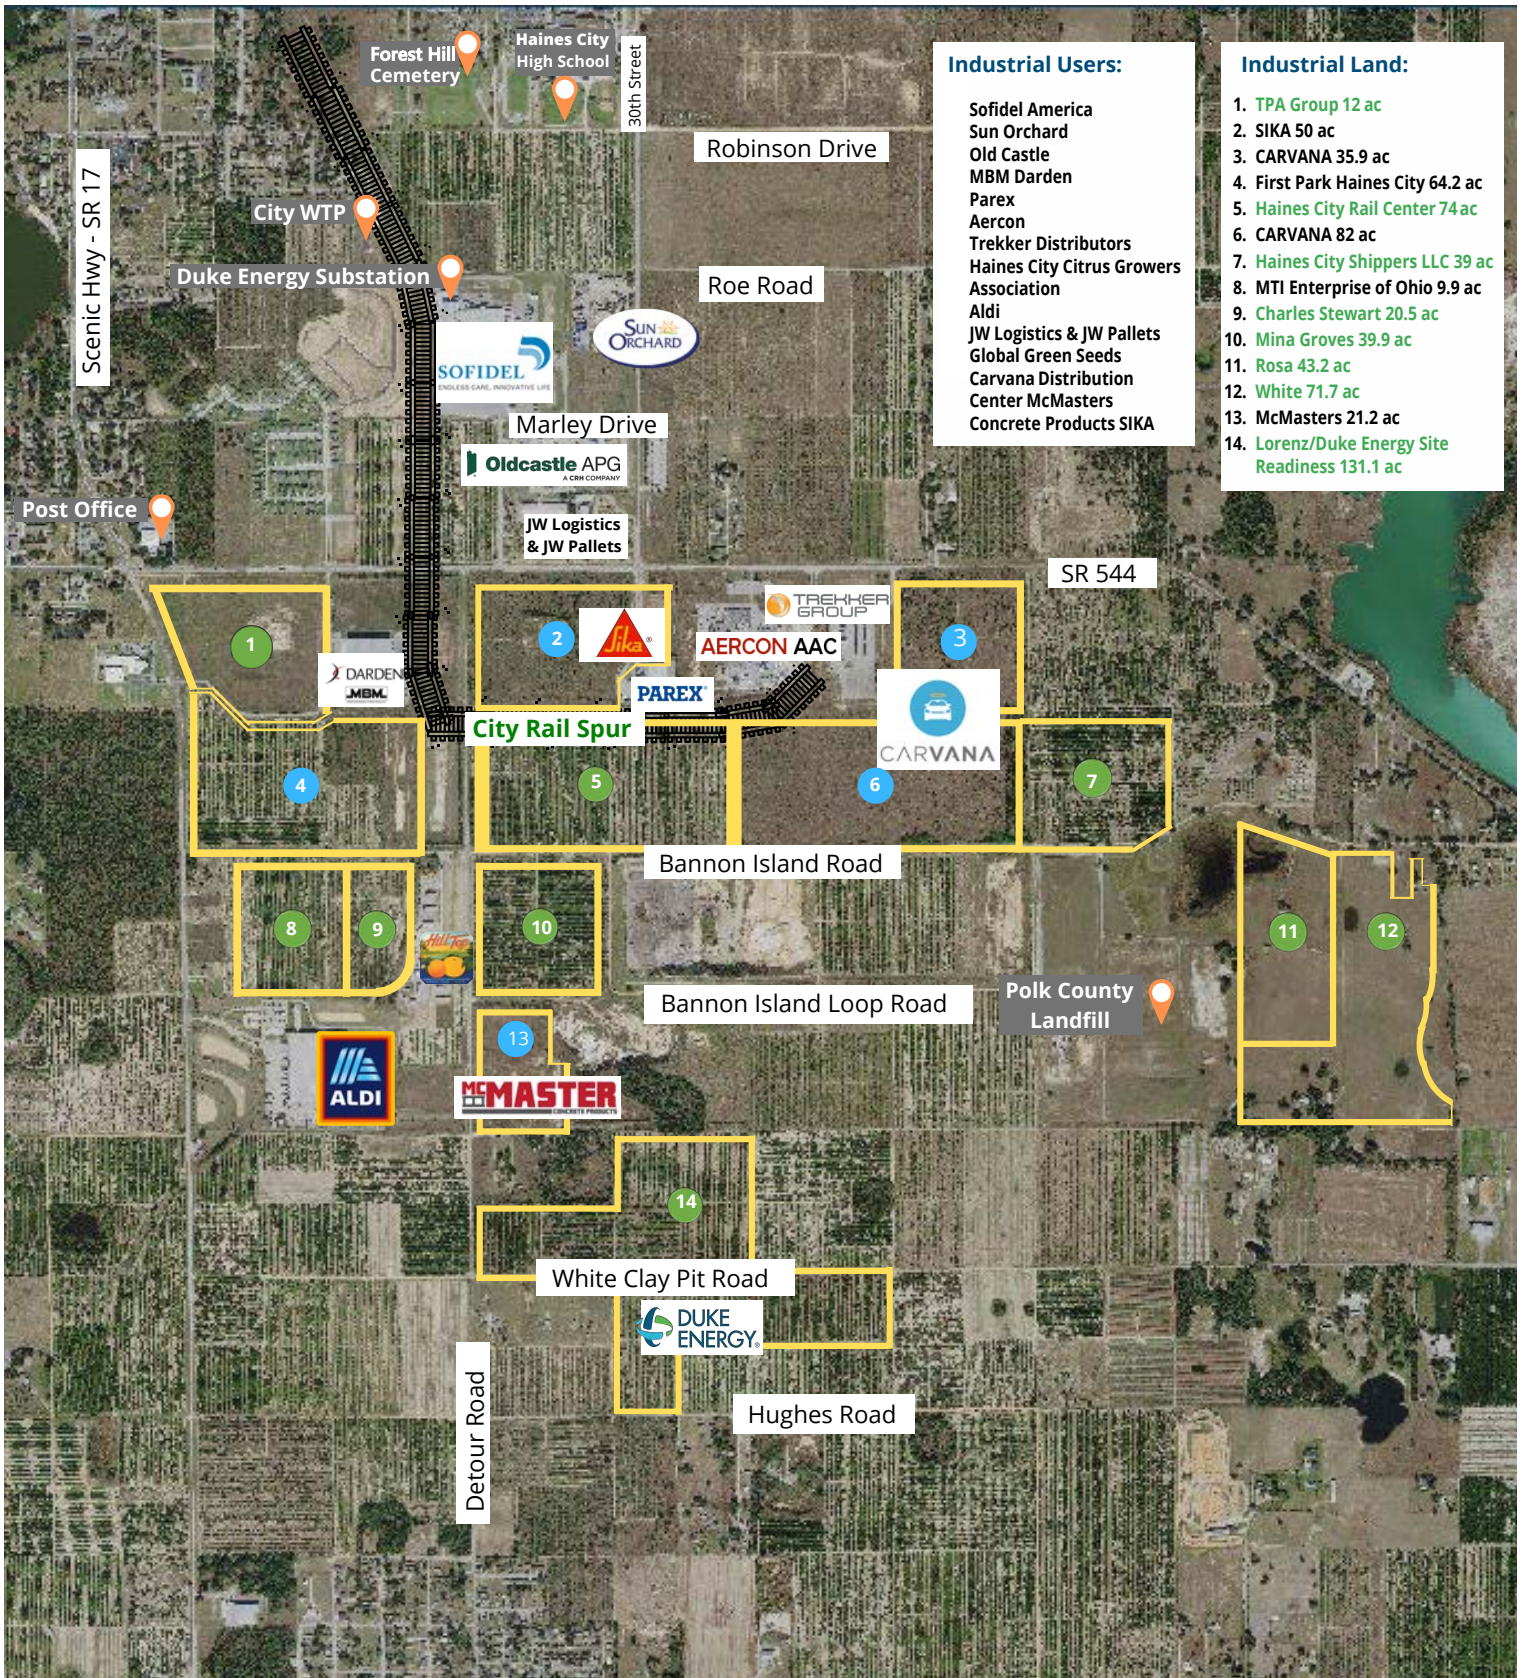

HAINES CITY, FLORIDA INDUSTRIAL LAND

- Industrial Users:**
- Sofidel America
 - Sun Orchard
 - Old Castle
 - MBM Darden
 - Parex
 - Aercon
 - Trekker Distributors
 - Haines City Citrus Growers Association
 - Aldi
 - JW Logistics & JW Pallets
 - Global Green Seeds
 - Carvana Distribution
 - Center McMasters
 - Concrete Products SIKA

- Industrial Land:**
1. TPA Group 12 ac
 2. SIKA 50 ac
 3. CARVANA 35.9 ac
 4. First Park Haines City 64.2 ac
 5. Haines City Rail Center 74 ac
 6. CARVANA 82 ac
 7. Haines City Shippers LLC 39 ac
 8. MTI Enterprise of Ohio 9.9 ac
 9. Charles Stewart 20.5 ac
 10. Mina Groves 39.9 ac
 11. Rosa 43.2 ac
 12. White 71.7 ac
 13. McMasters 21.2 ac
 14. Lorenz/Duke Energy Site Readiness 131.1 ac