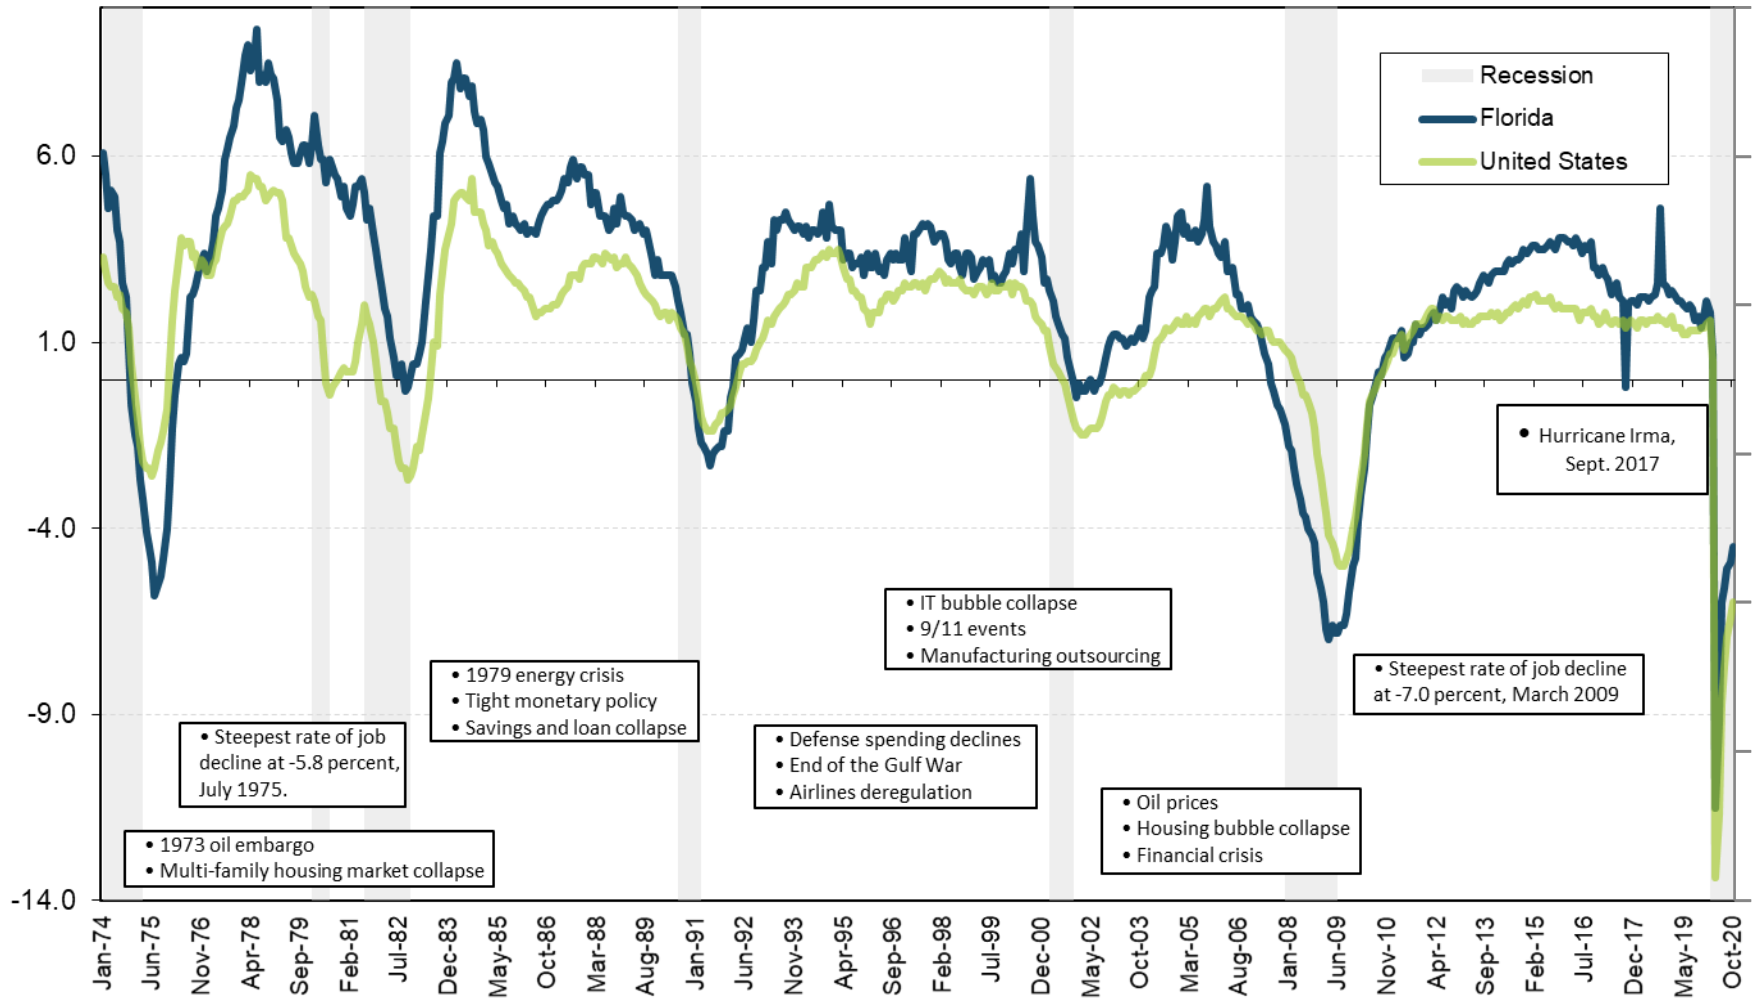

Florida and the United States Unemployment Rates and Recessionary Periods January 1974 - October 2020

Source: U.S. Department of Labor, Bureau of Labor Statistics, Local Area Unemployment Statistics Program in cooperation with the Florida Department of Economic Opportunity, Bureau of Workforce Statistics & Economic Research. Prepared: Nov-2020 (seasonally adjusted).

Florida and the United States Total Nonagricultural Employment Annual Growth Rates and Recessionary Periods January 1974 - October 2020

Source: U.S. Department of Labor, Bureau of Labor Statistics, Current Employment Statistics Program.