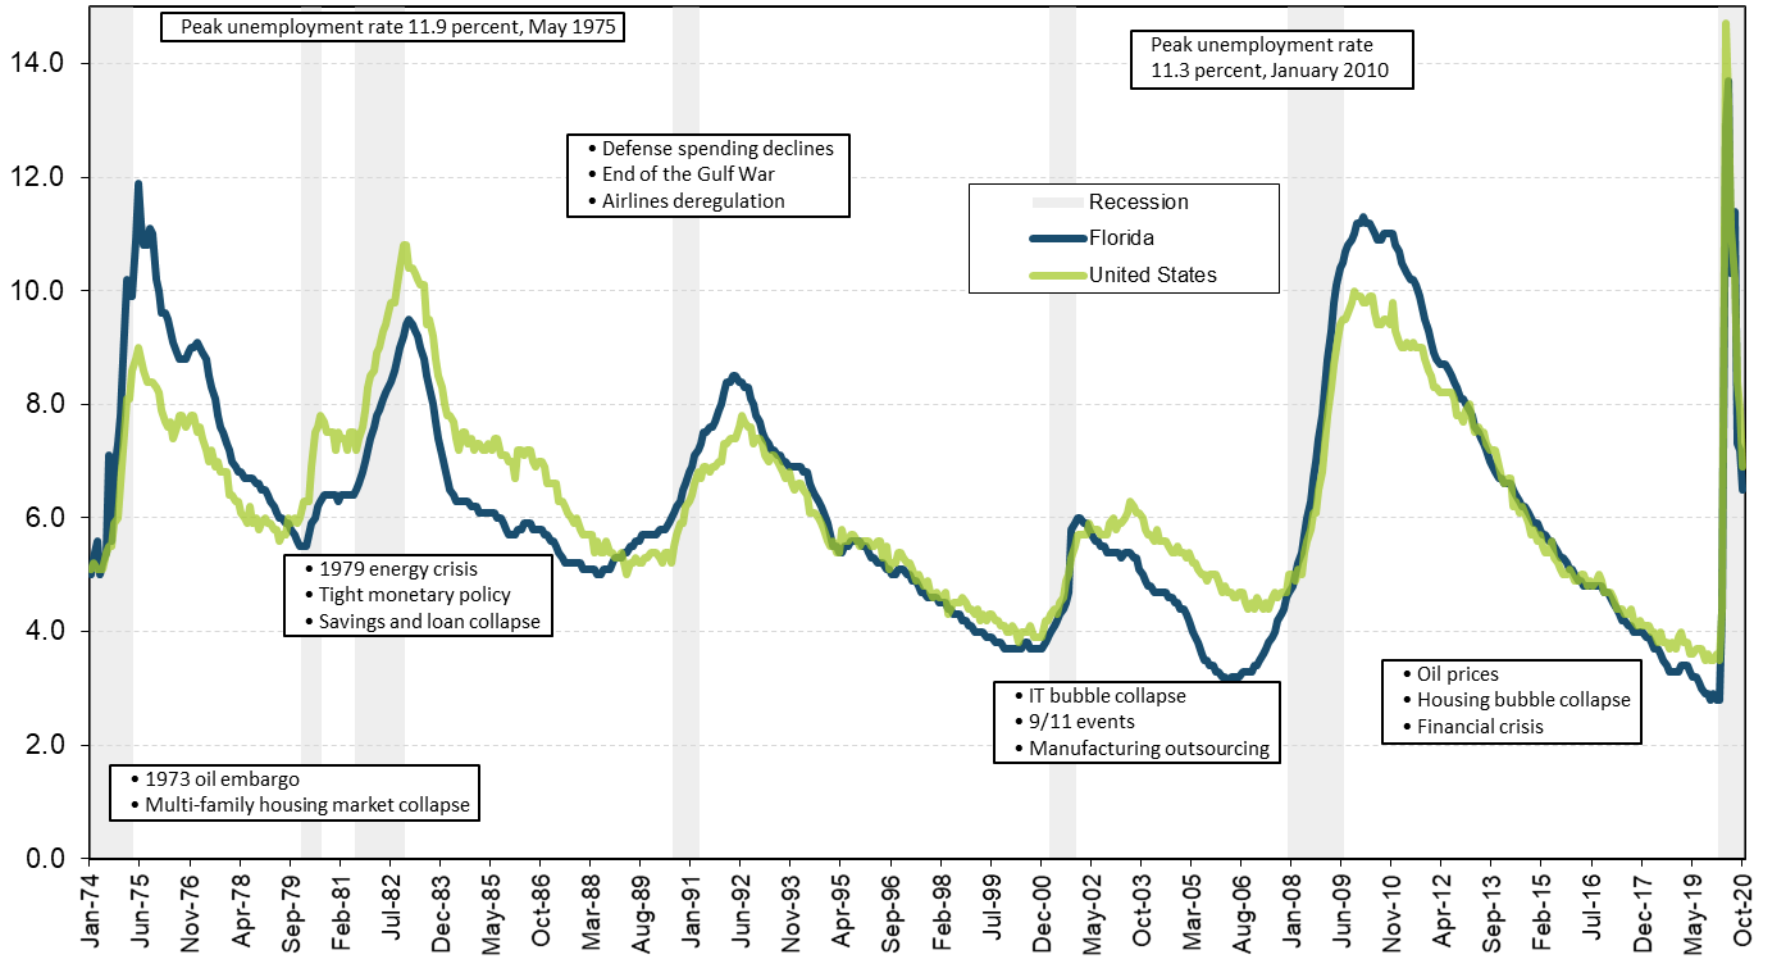

Florida and the United States Unemployment Rates and Recessionary Periods January 1974 - October 2020

Source: U.S. Department of Labor, Bureau of Labor Statistics, Local Area Unemployment Statistics Program in cooperation with the Florida Department of Economic Opportunity, Bureau of Workforce Statistics & Economic Research. Prepared: Nov-2020 (seasonally adjusted).

Florida and the United States Total Nonagricultural Employment Annual Growth Rates and Recessionary Periods January 1974 - October 2020

Source: U.S. Department of Labor, Bureau of Labor Statistics, Current Employment Statistics Program.